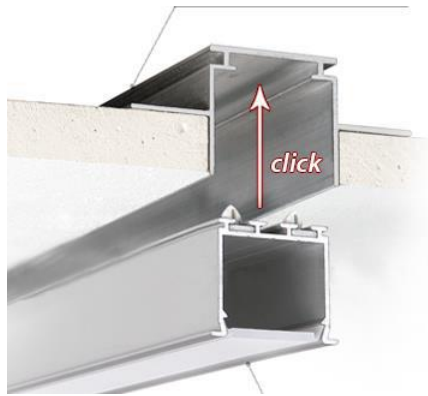

Wide profile with return IP20/IP67

- Anodised aluminium rail section 25x30mm
- Length up to 3 meters
- Termination plug included
- Optional recessing rail
- Optional waterproof anti-UV PU resin
- External cable 2/4-wire 0.75mm²
- Clear or diffusing cover