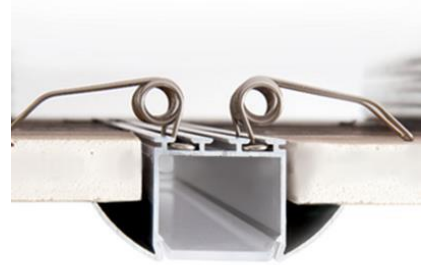

LUMI'RAMP C | H25W51

Wide profile with semi-recessed rounded overlap IP20/IP67

- Anodised aluminium rail section 25x51mm
- Length up to 3 meters
- Termination plug included
- Incl. spring mounting
- Optional waterproof anti-UV PU resin
- External cable 2/4-wire 0.75mm²
- Clear or diffusing cover