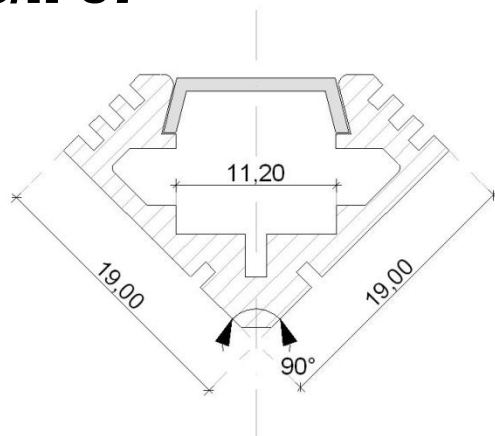

Associated LED strips :

- **LUMI WHITE :** 12W | 60LED/m | 24 Vcc | White
- **LUMI WHITE :** 8W | 120LED/m | 24 Vcc | White
- **LUMI CRI 90 :** 19W | 57LED/m | 24 Vcc | White
- **LUMI CRI 90 :** 29W | 85LED/m | 24 Vcc | White
- **LUMI COLOR :** 12W | 60LED/m | 24 Vcc | Red, Green, Blue, Amber
- **LUMI COLOR :** 8W | 120LED/m | 24 Vcc | Red, Green, Blue, Amber
- **LUMI RGB :** 15W | 60LED/m | 24 Vcc | RGB
- **POWER WHITE :** 16W | 57LED/m | 24 Vcc | White
- **POWER WHITE :** 20W | 70LED/m | 24 Vcc | White
- **POWER WHITE :** 20W | 240LED/m | 24 Vcc | White
- **DUO WHITE :** 36W | 140LED/m | 24 Vcc | White froid/chaud
- **POWER RGB :** 29W | 120LED/m | 24 Vcc | RGB
- **POWER RGBW :** 30W | 120LED/m | 24 Vcc | RGBW