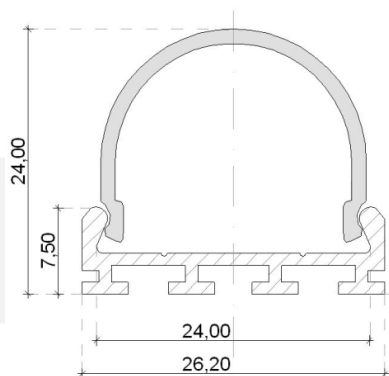

Bandeaux led adéquats

- **LUMI WHITE :** 12W | 60LED/m | 24 Vcc | White
- **LUMI WHITE :** 8W | 120LED/m | 24 Vcc | White
- **LUMI CRI 90 :** 19W | 57LED/m | 24 Vcc | White
- **LUMI CRI 90 :** 29W | 85LED/m | 24 Vcc | White
- **LUMI COLOR :** 12W | 60LED/m | 24 Vcc | Red, Green, Blue, Amber
- **LUMI COLOR :** 8W | 120LED/m | 24 Vcc | Red, Green, Blue, Amber
- **LUMI RGB :** 15W | 60LED/m | 24 Vcc | RGB
- **POWER WHITE :** 16W | 57LED/m | 24 Vcc | White
- **POWER WHITE :** 20W | 70LED/m | 24 Vcc | White
- **POWER WHITE :** 20W | 240LED/m | 24 Vcc | White
- **DUO WHITE :** 36W | 140LED/m | 24 Vcc | White froid/chaud
- **POWER RGB :** 29W | 120LED/m | 24 Vcc | RGB
- **POWER RGBW :** 30W | 120LED/m | 24 Vcc | RGBW