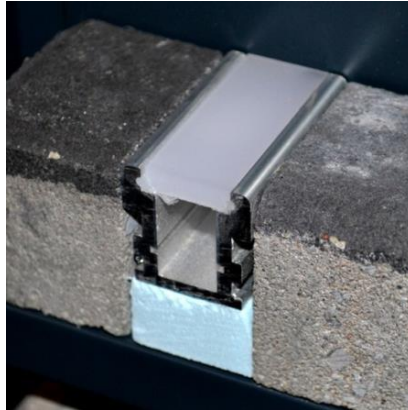

Recessed reinforced profile IP20/IP67

- Anodised aluminium rail section 26x22mm
- Length up to 3 meters
- Termination plug included
- Optional rolling foam
- Optional waterproof anti-UV PU resin
- External cable 2/4-wire 0.75mm²
- Clear or diffusing cover