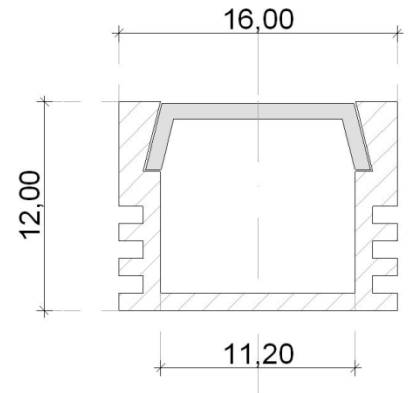

LUMI'RAMP C | H12W16

Thin and narrow profile for lighting IP20/IP67

- Anodized aluminium rail section 12x16mm
- Length up to 3 meters
- Clear or diffusing cover
- Termination plugs included
- Clip attachment included
- Optional waterproof anti-UV PU resin

Associated LED strips :

LUMI WHITE : 12W | 60LED/m | 24 Vcc | White

LUMI WHITE : 8W | 120LED/m | 24 Vcc | White

LUMI CRI 90 : 19W | 57LED/m | 24 Vcc | White

LUMI CRI 90 : 29W | 85LED/m | 24 Vcc | White

LUMI COLOR : 12W | 60LED/m | 24 Vcc | Red, Green, Blue, Amber

LUMI COLOR : 8W | 120LED/m | 24 Vcc | Red, Green, Blue, Amber

LUMI RGB : 15W | 60LED/m | 24 Vcc | RGB