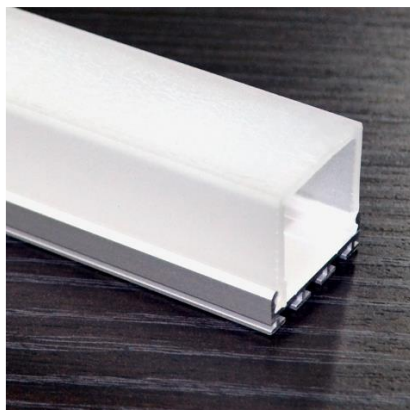

Square profile IP20/IP67

- Anodized aluminium rail section 24x26mm
- Length up to 3 meters
- Termination plug included
- Mounting clip included
- Optional waterproof anti-UV PU resin
- External cable 2/4-wire 0.75mm²
- Clear or diffusing cover

Associated LED strips :

LUMI WHITE : 12W | 60LED/m | 24 Vcc | White

LUMI WHITE : 8W | 120LED/m | 24 Vcc | White

LUMI CRI 90 : 19W | 57LED/m | 24 Vcc | White

LUMI CRI 90 : 29W | 85LED/m | 24 Vcc | White

LUMI COLOR : 12W | 60LED/m | 24 Vcc | Red, Green, Blue, Amber

LUMI COLOR : 8W | 120LED/m | 24 Vcc | Red, Green, Blue, Amber

LUMI RGB : 15W | 60LED/m | 24 Vcc | RGB

POWER WHITE : 16W | 57LED/m | 24 Vcc | White

POWER WHITE : 20W | 70LED/m | 24 Vcc | White

POWER WHITE : 20W | 240LED/m | 24 Vcc | White

DUO WHITE : 36W | 140LED/m | 24 Vcc | White froid/chaud

POWER RGB : 29W | 120LED/m | 24 Vcc | RGB

POWER RGBW : 30W | 120LED/m | 24 Vcc | RGBW