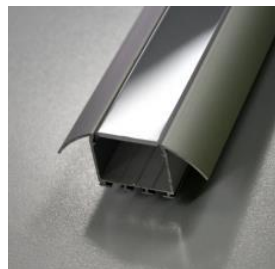

Eccelectro

LED innovation

Profile with integrated optics IP20/IP67

- Anodised aluminium rail section 16x16mm
- Length up to 3 meters
- 10°/30°/60°/90° optics
- Termination plugs included
- Optional waterproof anti-UV PU resin
- External cable 2/4-wire 0.75mm²