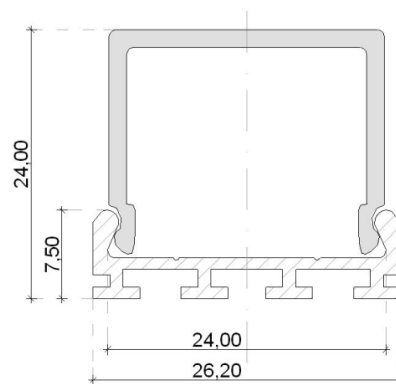

Square profile IP20/IP67

- Anodized aluminium rail section 24x26mm
- Length up to 3 meters
- Termination plug included
- Mounting clip included
- Optional waterproof anti-UV PU resin
- External cable 2/4-wire 0.75mm²
- Clear or diffusing cover