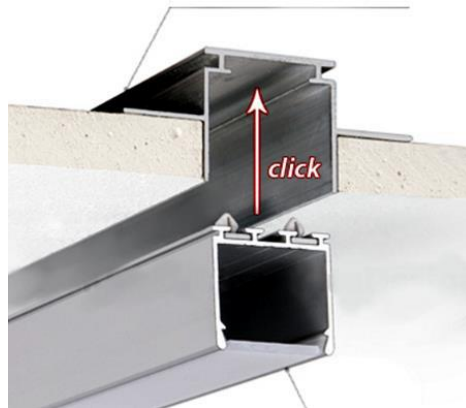

Wide profile IP20/IP67

- Anodized aluminium rail section 24x26mm
- Length up to 3 meters
- Termination plug included
- Optional recessing rail
- Optional waterproof anti-UV PU resin
- Clear or diffusing cover