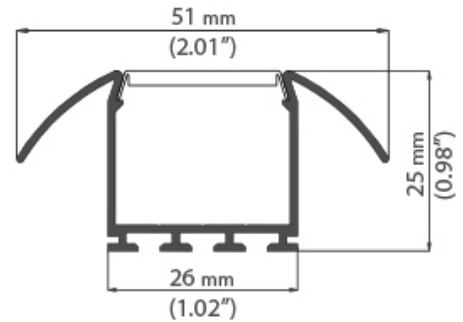

Associated LED strips :

LUMI WHITE :	12W | 60LED/m | 24 Vcc | White
LUMI WHITE :	8W | 120LED/m | 24 Vcc | White
LUMI CRI 90 :	19W | 57LED/m | 24 Vcc | White
LUMI CRI 90 :	29W | 85LED/m | 24 Vcc | White
LUMI COLOR :	12W | 60LED/m | 24 Vcc | Red, Green, Blue, Amber
LUMI COLOR :	8W | 120LED/m | 24 Vcc | Red, Green, Blue, Amber
LUMI RGB :	15W | 60LED/m | 24 Vcc | RGB
POWER WHITE :	16W | 57LED/m | 24 Vcc | White
POWER WHITE :	20W | 70LED/m | 24 Vcc | White
POWER WHITE :	20W | 240LED/m | 24 Vcc | White
DUO WHITE :	36W | 140LED/m | 24 Vcc | White froid/chaud
POWER RGB :	29W | 120LED/m | 24 Vcc | RGB
POWER RGBW :	30W | 120LED/m | 24 Vcc | RGBW