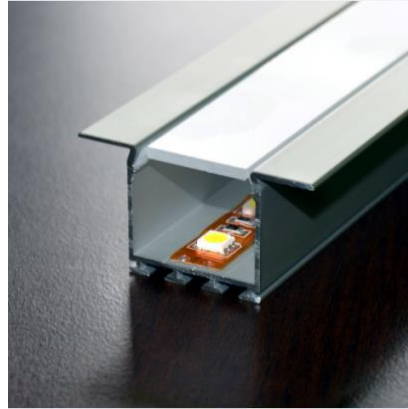

Wide profile with flat overlap for recessed installation IP20/IP67

- Anodized aluminium rail section 25x46mm
- Length up to 3 meters
- Termination plug included
- Spring mounting included
- Optional waterproof anti-UV PU resin
- Clear or diffusing cover