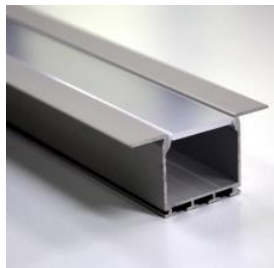

Eccelectro

LED innovation

Profile with integrated optics IP20/IP67

- Anodised aluminium rail section 16x16mm
- Length up to 3 meters
- 10°/30°/60°/90° optics
- Termination plugs included
- Optional waterproof anti-UV PU resin
- External cable 2/4-wire 0.75mm²