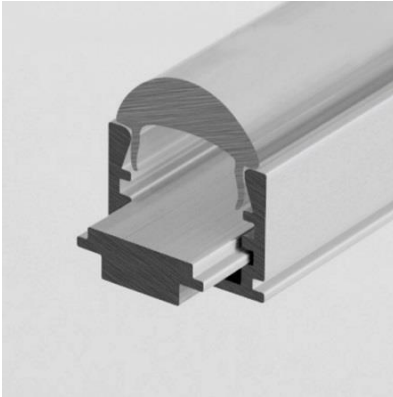

Eccelectro

LED innovation

Profile with integrated optics IP20/IP67

- Anodised aluminium rail section 16x16mm
- Length up to 3 meters
- 10°/30°/60°/90° optics
- Termination plugs included
- Optional waterproof anti-UV PU resin
- External cable 2/4-wire 0.75mm²