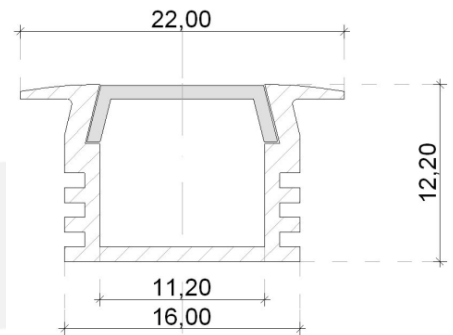

Associated LED strips :

- **LUMI WHITE :** 12W | 60LED/m | 24 Vcc | White
- **LUMI WHITE :** 8W | 120LED/m | 24 Vcc | White
- **LUMI CRI 90 :** 19W | 57LED/m | 24 Vcc | White
- **LUMI CRI 90 :** 29W | 85LED/m | 24 Vcc | White
- **LUMI COLOR :** 12W | 60LED/m | 24 Vcc | Red, Green, Blue, Amber
- **LUMI COLOR :** 8W | 120LED/m | 24 Vcc | Red, Green, Blue, Amber
- **LUMI RGB :** 15W | 60LED/m | 24 Vcc | RGB
- **POWER WHITE :** 16W | 57LED/m | 24 Vcc | White
- **POWER WHITE :** 20W | 70LED/m | 24 Vcc | White
- **POWER WHITE :** 20W | 240LED/m | 24 Vcc | White
- **DUO WHITE :** 36W | 140LED/m | 24 Vcc | White froid/chaud
- **POWER RGB :** 29W | 120LED/m | 24 Vcc | RGB
- **POWER RGBW :** 30W | 120LED/m | 24 Vcc | RGBW