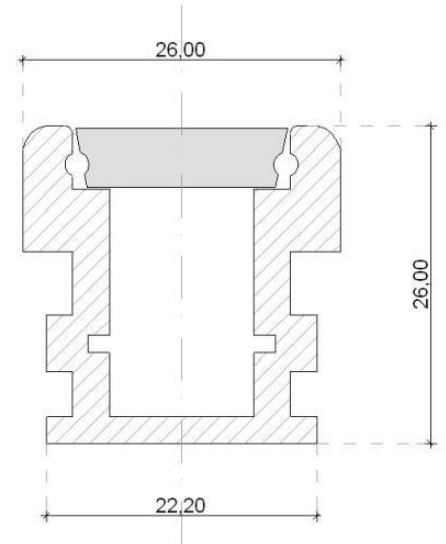

Associated LED strips :

- **LUMI WHITE :** 12W | 60LED/m | 24 Vcc | White
- **LUMI WHITE :** 8W | 120LED/m | 24 Vcc | White
- **LUMI CRI 90 :** 19W | 57LED/m | 24 Vcc | White
- **LUMI CRI 90 :** 29W | 85LED/m | 24 Vcc | White
- **LUMI COLOR :** 12W | 60LED/m | 24 Vcc | Red, Green, Blue, Amber
- **LUMI COLOR :** 8W | 120LED/m | 24 Vcc | Red, Green, Blue, Amber
- **LUMI RGB :** 15W | 60LED/m | 24 Vcc | RGB
- **POWER WHITE :** 16W | 57LED/m | 24 Vcc | White
- **POWER WHITE :** 20W | 70LED/m | 24 Vcc | White
- **POWER WHITE :** 20W | 240LED/m | 24 Vcc | White
- **DUO WHITE :** 36W | 140LED/m | 24 Vcc | White froid/chaud
- **POWER RGB :** 29W | 120LED/m | 24 Vcc | RGB
- **POWER RGBW :** 30W | 120LED/m | 24 Vcc | RGBW