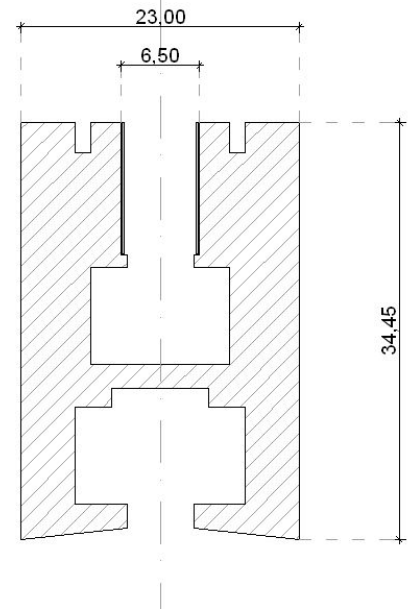

H-profile for tangential illumination IP20/IP67

- Section 23x34mm
- Length up to 3 meters
- PMMA with homogeneous diffusion
- Termination plug included
- Screw tightening included
- Optional waterproof anti-UV PU resin