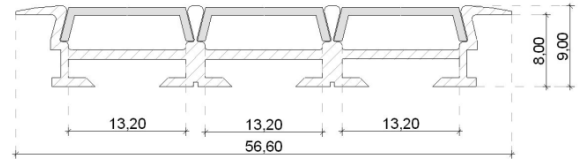

Triple overlapping profile IP20/IP67

- Anodized aluminium rail section 9x56mm
- Length up to 3 meters
- Termination plug included
- Clip attachment included
- Waterproof circuit option
- Clear or diffusing cover