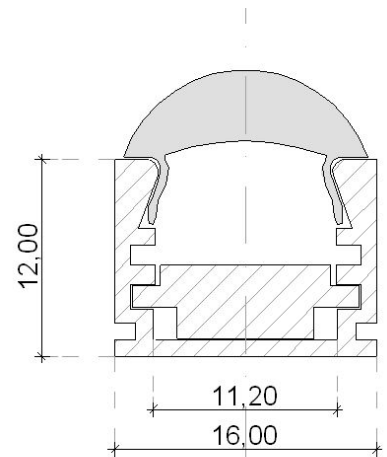

Eccelectro

LED innovation

Profile with integrated optics IP20/IP67

- Anodised aluminium rail section 16x16mm
- Length up to 3 meters
- 10°/30°/60°/90° optics
- Termination plugs included
- Optional waterproof anti-UV PU resin
- External cable 2/4-wire 0.75mm²