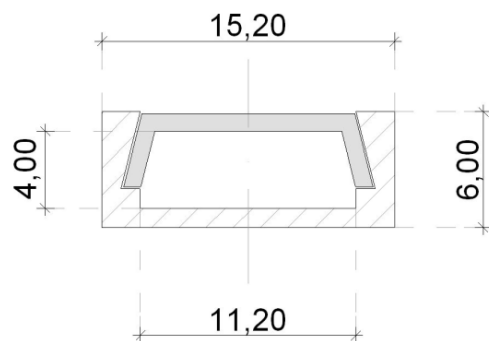

Associated LED strips :

LUMI WHITE : 12W | 60LED/m | 24 Vcc | White

LUMI WHITE : 8W | 120LED/m | 24 Vcc | White

LUMI CRI 90 : 19W | 57LED/m | 24 Vcc | White

LUMI CRI 90 : 29W | 85LED/m | 24 Vcc | White

LUMI COLOR : 12W | 60LED/m | 24 Vcc | Red, Green, Blue, Amber

LUMI COLOR : 8W | 120LED/m | 24 Vcc | Red, Green, Blue, Amber

LUMI RGB : 15W | 60LED/m | 24 Vcc | RGB