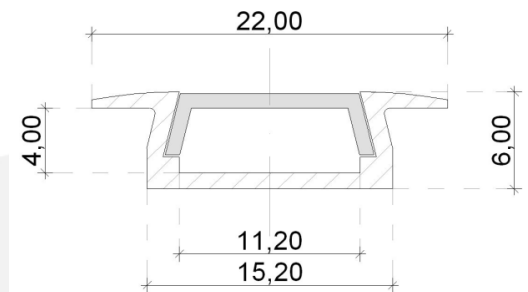

Associated LED strips :

- **LUMI WHITE :** 12W | 60LED/m | 24 Vcc | White
- **LUMI WHITE :** 8W | 120LED/m | 24 Vcc | White
- **LUMI CRI 90 :** 19W | 57LED/m | 24 Vcc | White
- **LUMI CRI 90 :** 29W | 85LED/m | 24 Vcc | White
- **LUMI COLOR :** 12W | 60LED/m | 24 Vcc | Red, Green, Blue, Amber
- **LUMI COLOR :** 8W | 120LED/m | 24 Vcc | Red, Green, Blue, Amber
- **LUMI RGB :** 15W | 60LED/m | 24 Vcc | RGB
- **POWER WHITE :** 16W | 57LED/m | 24 Vcc | White
- **POWER WHITE :** 20W | 70LED/m | 24 Vcc | White
- **POWER WHITE :** 20W | 240LED/m | 24 Vcc | White
- **DUO WHITE :** 36W | 140LED/m | 24 Vcc | White froid/chaud
- **POWER RGB :** 29W | 120LED/m | 24 Vcc | RGB
- **POWER RGBW :** 30W | 120LED/m | 24 Vcc | RGBW