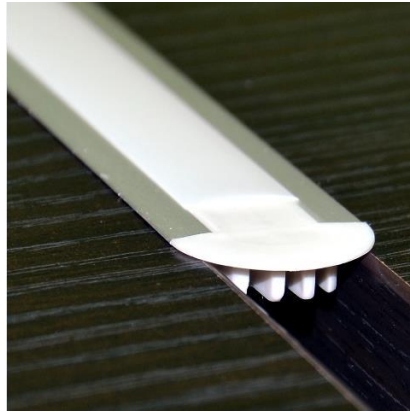

Wide profile with return IP20/IP67

- Anodized aluminium rail section 6x22mm
- Length up to 3 meters
- Termination plug included
- To be recessed in groove
- Optional waterproof anti-UV PU resin
- Clear or diffusing cover