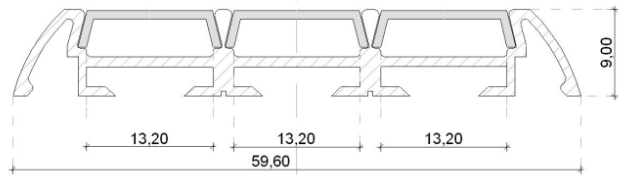

Triple profile IP20/IP67

- Anodised aluminium rail section 9x59mm
- Length up to 3 meters
- Termination plug included
- Clip attachment included
- Optional waterproof anti-UV PU resin
- Clear or diffusing cover