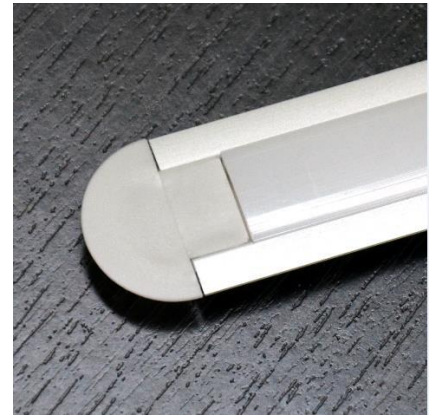

Wide profile with return IP20/IP67

- Anodized aluminium rail section 6x22mm
- Length up to 3 meters
- Termination plug included
- To be recessed in groove
- Optional waterproof anti-UV PU resin
- Clear or diffusing cover