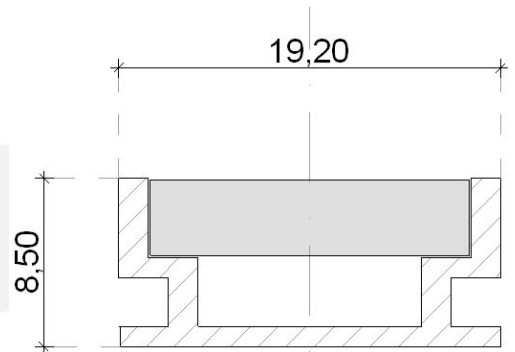

Thin and wide profile IP20/IP67

- Anodised aluminium rail section 08x19mm
- Length up to 3 meters
- Clear or diffusing cover
- Termination plugs included
- Clip fastening
- Optional waterproof circuit