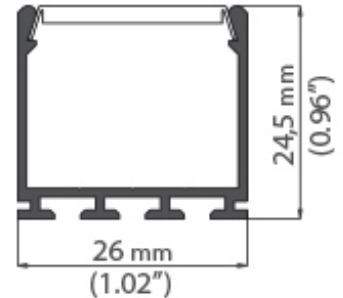

Associated LED strips :

- **LUMI WHITE :** 12W | 60LED/m | 24 Vcc | White
- **LUMI WHITE :** 8W | 120LED/m | 24 Vcc | White
- **LUMI CRI 90 :** 19W | 57LED/m | 24 Vcc | White
- **LUMI CRI 90 :** 29W | 85LED/m | 24 Vcc | White
- **LUMI COLOR :** 12W | 60LED/m | 24 Vcc | Red, Green, Blue, Amber
- **LUMI COLOR :** 8W | 120LED/m | 24 Vcc | Red, Green, Blue, Amber
- **LUMI RGB :** 15W | 60LED/m | 24 Vcc | RGB
- **POWER WHITE :** 16W | 57LED/m | 24 Vcc | White
- **POWER WHITE :** 20W | 70LED/m | 24 Vcc | White
- **POWER WHITE :** 20W | 240LED/m | 24 Vcc | White
- **DUO WHITE :** 36W | 140LED/m | 24 Vcc | White froid/chaud
- **POWER RGB :** 29W | 120LED/m | 24 Vcc | RGB
- **POWER RGBW :** 30W | 120LED/m | 24 Vcc | RGBW