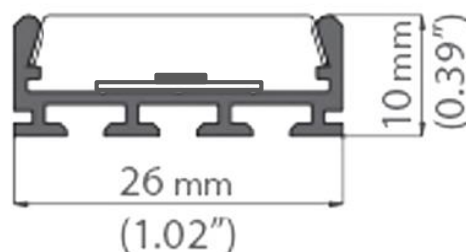

Eccelectro

LED innovation

Profile with integrated optics IP20/IP67

- Anodised aluminium rail section 16x16mm
- Length up to 3 meters
- 10°/30°/60°/90° optics
- Termination plugs included
- Optional waterproof anti-UV PU resin
- External cable 2/4-wire 0.75mm²

Wide and thin profile IP20/IP67

- Anodized aluminium rail section 10x26mm
- Length up to 2.5 meters
- Termination plugs included
- Optional recessing rail
- Optional waterproof circuit
- Option: through-wiring up to 30m
- Clear or diffusing cover