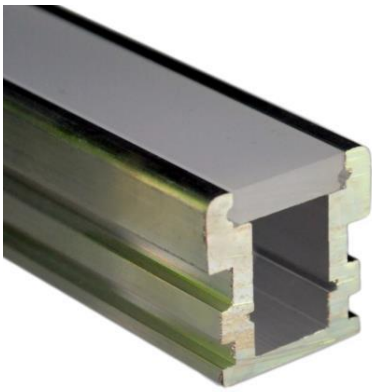

Recessed reinforced profile IP20/IP67

- Anodised aluminium rail section 26x22mm
- Length up to 3 meters
- Termination plug included
- Optional rolling foam
- Optional waterproof anti-UV PU resin
- External cable 2/4-wire 0.75mm²
- Clear or diffusing cover