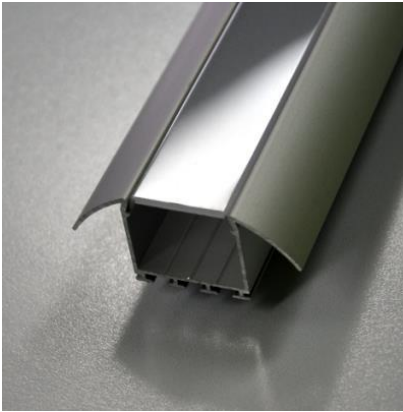

LUMI'RAMP C | H25W51

Wide profile with semi-recessed rounded overlap IP20/IP67

- Anodised aluminium rail section 25x51mm
- Length up to 3 meters
- Termination plug included
- Incl. spring mounting
- Optional waterproof anti-UV PU resin
- External cable 2/4-wire 0.75mm²
- Clear or diffusing cover