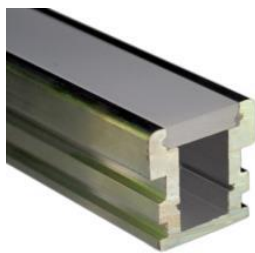

Eccelectro

LED innovation

Profile with integrated optics IP20/IP67

- Anodised aluminium rail section 16x16mm
- Length up to 3 meters
- 10°/30°/60°/90° optics
- Termination plugs included
- Optional waterproof anti-UV PU resin
- External cable 2/4-wire 0.75mm²