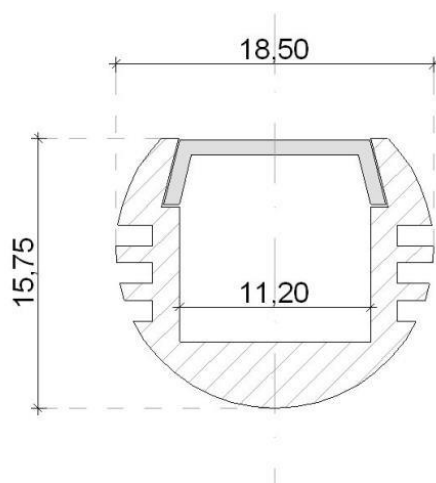

Eccelectro

LED innovation

Profile with integrated optics IP20/IP67

- Anodised aluminium rail section 16x16mm
- Length up to 3 meters
- 10°/30°/60°/90° optics
- Termination plugs included
- Optional waterproof anti-UV PU resin
- External cable 2/4-wire 0.75mm²

LUMI COLOR : 8W | 120LED/m | 24 Vcc | Red, Green, Blue, Amber

LUMI RGB : 15W | 60LED/m | 24 Vcc | RGB

Rounded profile IP20/IP67

- Section 17x18mm
- Length up to 3 meters
- Clear or diffusing cover
- Termination plugs included
- Clip attachment included
- Optional waterproof anti-UV PU resin