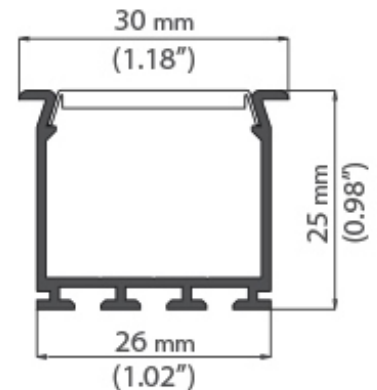

Associated LED strips :

- **LUMI WHITE :** 12W | 60LED/m | 24 Vcc | White
- **LUMI WHITE :** 8W | 120LED/m | 24 Vcc | White
- **LUMI CRI 90 :** 19W | 57LED/m | 24 Vcc | White
- **LUMI CRI 90 :** 29W | 85LED/m | 24 Vcc | White
- **LUMI COLOR :** 12W | 60LED/m | 24 Vcc | Red, Green, Blue, Amber
- **LUMI COLOR :** 8W | 120LED/m | 24 Vcc | Red, Green, Blue, Amber
- **LUMI RGB :** 15W | 60LED/m | 24 Vcc | RGB
- **POWER WHITE :** 16W | 57LED/m | 24 Vcc | White
- **POWER WHITE :** 20W | 70LED/m | 24 Vcc | White
- **POWER WHITE :** 20W | 240LED/m | 24 Vcc | White
- **DUO WHITE :** 36W | 140LED/m | 24 Vcc | White froid/chaud
- **POWER RGB :** 29W | 120LED/m | 24 Vcc | RGB
- **POWER RGBW :** 30W | 120LED/m | 24 Vcc | RGBW