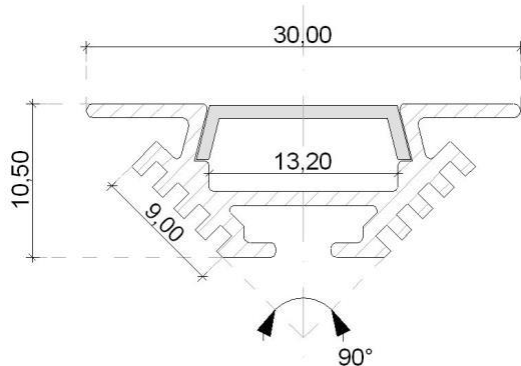

Profile for corner lighting IP20/IP67

- Anodised aluminium rail section 10x30mm
- Length up to 3 meters
- Termination plug included
- Mounting clip included
- Optional waterproof anti-UV PU resin
- Clear or diffusing cover