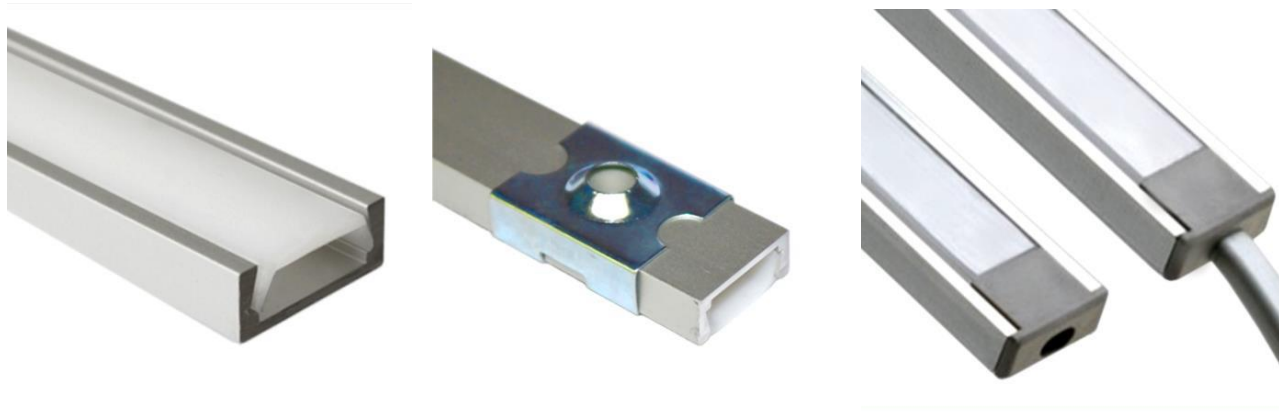

LUMI'RAMP C | H06W15

SLIM AND NARROW PROFILE FOR LIGHTING IP20/IP67

- Anodised aluminium rail section 6x15mm
- Length up to 3 meters
- Clear or diffusing cover
- Termination plugs included
- Clip attachment included
- Optional waterproof anti-UV PU resin