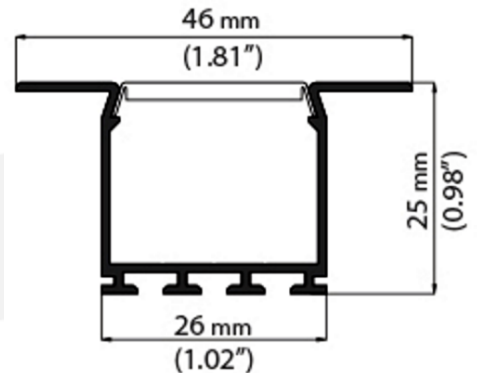

Associated LED strips :

- **LUMI WHITE :** 12W | 60LED/m | 24 Vcc | White
- **LUMI WHITE :** 8W | 120LED/m | 24 Vcc | White
- **LUMI CRI 90 :** 19W | 57LED/m | 24 Vcc | White
- **LUMI CRI 90 :** 29W | 85LED/m | 24 Vcc | White
- **LUMI COLOR :** 12W | 60LED/m | 24 Vcc | Red, Green, Blue, Amber
- **LUMI COLOR :** 8W | 120LED/m | 24 Vcc | Red, Green, Blue, Amber
- **LUMI RGB :** 15W | 60LED/m | 24 Vcc | RGB
- **POWER WHITE :** 16W | 57LED/m | 24 Vcc | White
- **POWER WHITE :** 20W | 70LED/m | 24 Vcc | White
- **POWER WHITE :** 20W | 240LED/m | 24 Vcc | White
- **DUO WHITE :** 36W | 140LED/m | 24 Vcc | White froid/chaud
- **POWER RGB :** 29W | 120LED/m | 24 Vcc | RGB
- **POWER RGBW :** 30W | 120LED/m | 24 Vcc | RGBW