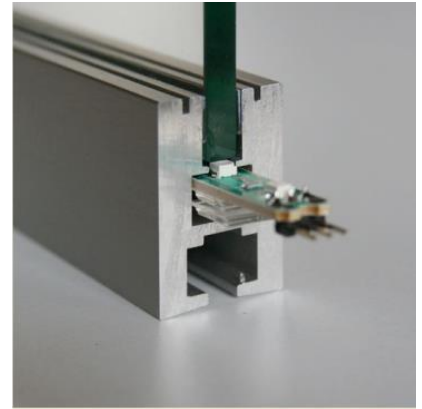

H-profile for tangential illumination IP20/IP67

- Section 23x34mm
- Length up to 3 meters
- PMMA with homogeneous diffusion
- Termination plug included
- Screw tightening included
- Optional waterproof anti-UV PU resin