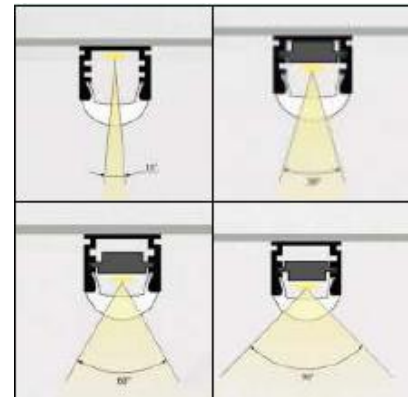

Eccelectro

LED innovation

Profile with integrated optics IP20/IP67

- Anodised aluminium rail section 16x16mm
- Length up to 3 meters
- 10°/30°/60°/90° optics
- Termination plugs included
- Optional waterproof anti-UV PU resin
- External cable 2/4-wire 0.75mm²