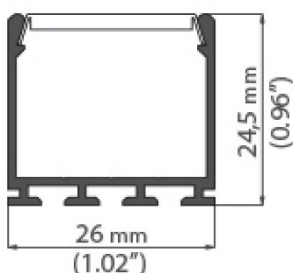

LUMI RAMP C WHITE | H24W26

Technical data	H24W26 16W	H24W26 20W 70LED	H24W26 20W 240LED
Dimensions	Section 12*16mm - Length 3m max.		
Number of LEDs	60LED/m	70LED/m	240LED/m
Power	16W	20W	20W
Body materials	Anodised aluminium profile with clear or diffusing PC cover. Anti-UV PU resin.		
Color	White		
Color temperature (white)	2700K | 4000K		
IRC	80		
Luminous flux	2200lm/m 2300lm/m	2600lm/m 2900lm/m	2050lm/m 2500lm/m
Gradable	Yes		
Angle	120°		
Life span	50 000 hours L 70		
operating temperature	-20°C to +50°C		
Voltage	24Vcc		
Electrical class	Class III		
Connection	Cable HO5 RNF 2/4 wires*0,75mm² 1 meter long		
IK	IK10		
IP	IP67		
Fixation	By stainless steel or composite clips		
Glow wire test	850°C		
Warranty	3 years		

Photometric data +/- 10%, the manufacturer reserves the right to modify the characteristics without prior notice.

04 78 56 62 62
info@eccelectro.com
www.eccelectro.com