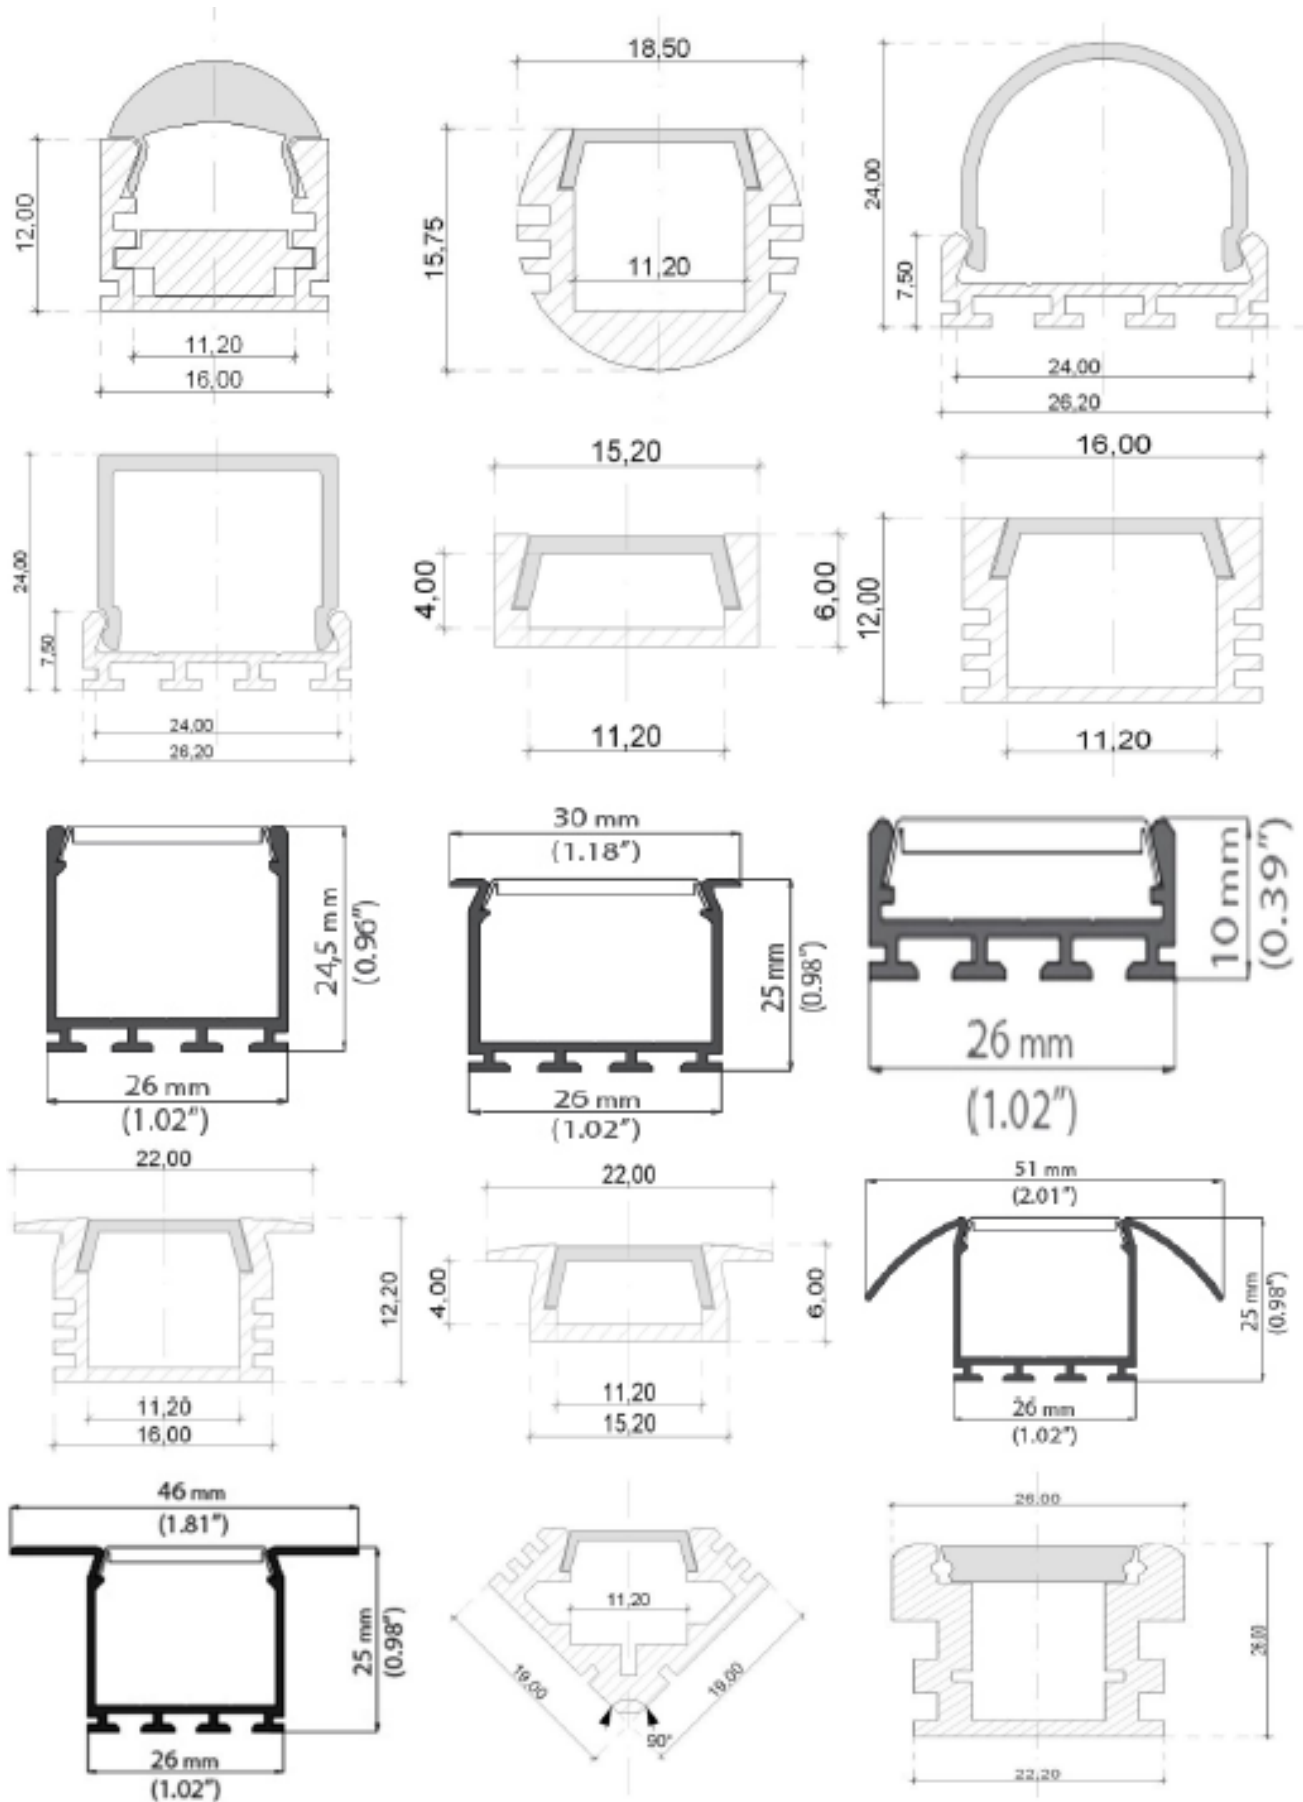

# ALUMINIUM PROFILE

LED Light Strip | Indoor | Outdoor

Gamme de profilés aluminium configurables

# ALUMINIUM PROFILE

LED Light Strip | Indoor | Outdoor

# LED STRIPES

LED STRIPES	POWER (W/m)	NB LED / m	TENSION (Vcc)	COLOR
LUMI WHITE	12W	60	24	White
LUMI WHITE	8W	120	24	White
LUMI CRI 90	19W	57	24	White
LUMI CRI 90	29W	85	24	White
LUMI COLOR	12W	60	24	Red, Green, Blue, Amber
LUMI COLOR	8W	120	24	Red, Green, Blue, Amber
LUMI RGB	15W	60	24	RGB
POWER WHITE	16W	57	24	White
POWER WHITE	20W	70	24	White
POWER WHITE	20W	240	24	White
DUO WHITE	36W	140	24	Cold/Warm White
POWER RGB	29W	120	24	RGB
POWER RGBW	30W	120	24	RGBW