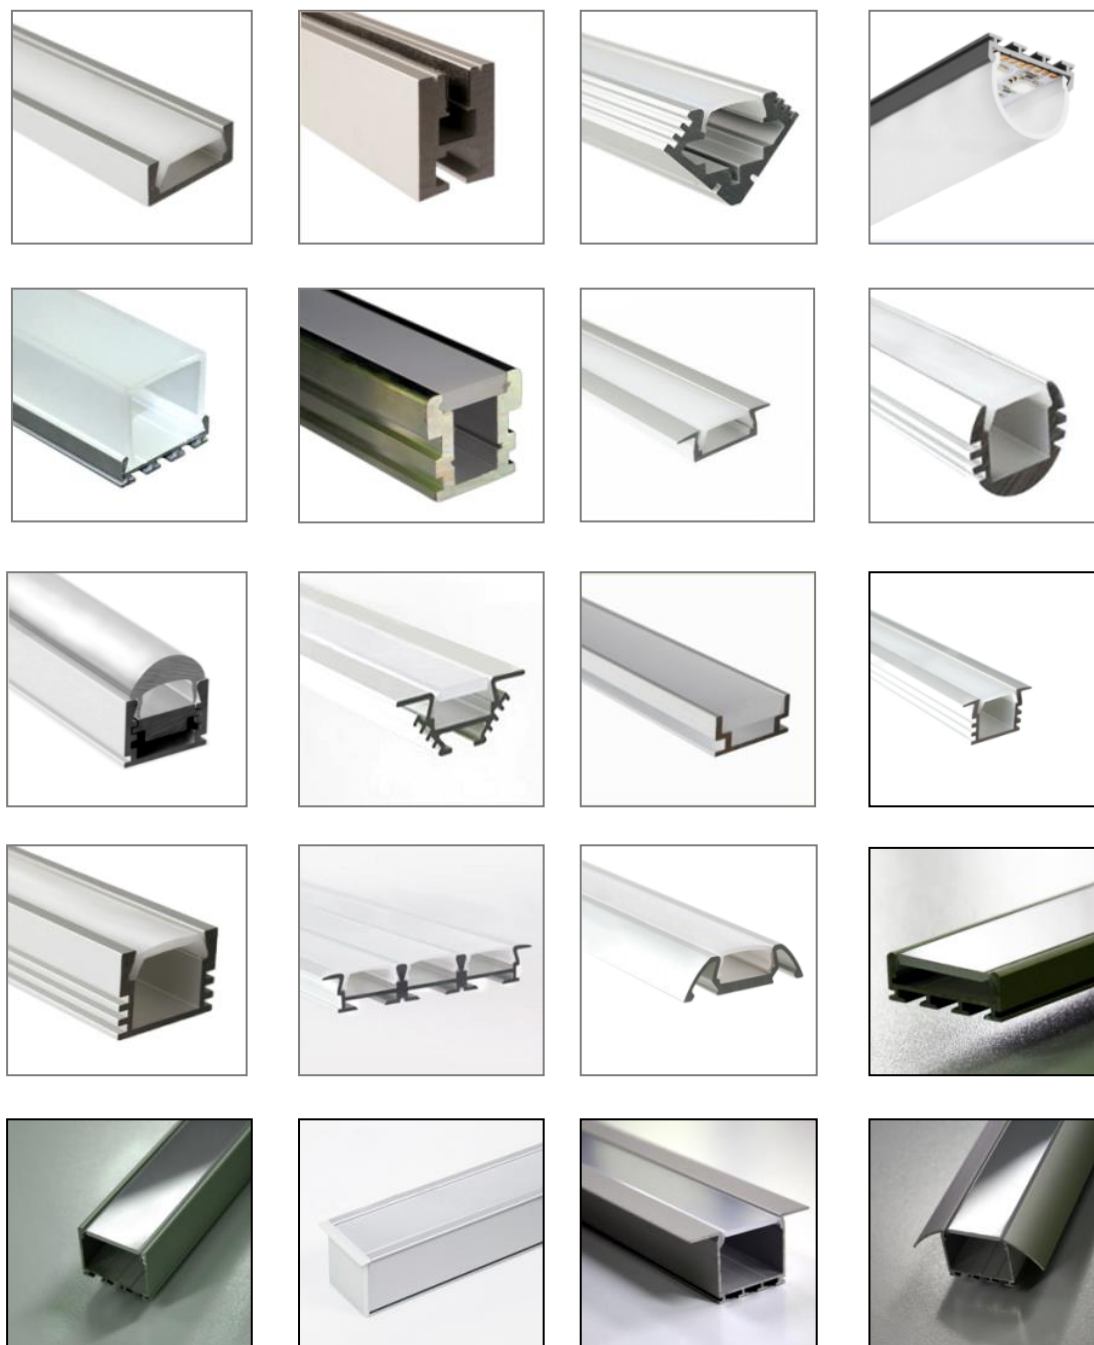

# ALUMINIUM PROFILE

LED Light Strip | Indoor | Outdoor

Gamme de profilés aluminium configurables

## APPLICATIONS:

- Eclairage de façades
- Retro éclairage de corniche
- Eclairage architectural

# ALUMINIUM PROFILE

LED Light Strip | Indoor | Outdoor