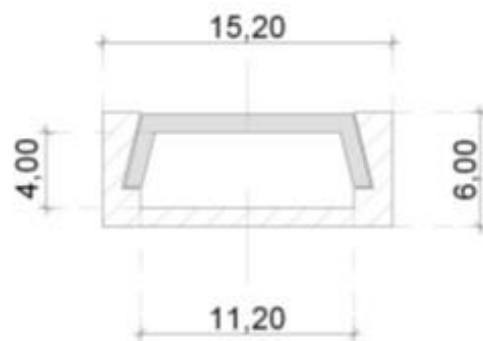

LUMI RAMP C | H06W15

LED Strip | Indoor

H06W15 aluminum sheath with white or color LED strip. Thanks to its custom size, this strip light can be used for all your indoor and outdoor projects.

APPLICATIONS:

- Architectural lighting
- Interior Lighting

LUMI RAMP C | H06W15

Réglette LED | Intérieur

Technical data	H06W15 – 12W	H06W15 – 8W
Dimensions	Section 06*15mm - Length 3m max.	
Number of LEDs	60LED/m	120LED/m
Power	12W	8W
Body materials	Anodized aluminium profile with clear or diffusing PC cover. Anti-UV PU resin.	
Color	White Red Blue Green Amber	
Color temperature (white)	2700K 3000K 4000K 5000K	
IRC	80	
Luminous flux	1000lm/m	
Gradable	Yes	
Angle	120°	
Lifespan	50 000 hours L 70	
operating temperature	-20°C to +50°C	
Voltage	24Vcc	
Electrical class	Class III	
Connection	Cable HO5 RNF 2/4 wires*0,75mm ² 1 meter long	
IK	IK10	
IP	IP67	
Fixation	By stainless steel or composite clips	
Glow wire test	850°C	
Warranty	3 years	