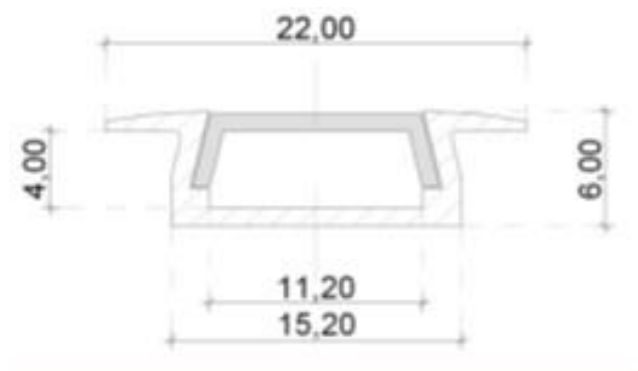

LUMI RAMP C | H06W22

LED Strip | Indoor

H06W22 aluminum sheath with white or color LED strip. Thanks to its custom size, this strip light can be used for all your indoor and outdoor projects.

APPLICATIONS:

- Architectural lighting
- Interior Lighting

LUMI RAMP C | H06W22

LED Strip | Indoor

Technical data	H06W22 – 12W	H06W22 – 8W
Dimensions	Section 06*22mm - Length 3m max.	
Number of LEDs	60LED/m	120LED/m
Power	12W	8W
Body materials	Anodised aluminium profile with clear or diffusing PC cover. Anti-UV PU resin.	
Colour	White Red Green Blue Amber	
Color temperature (white)	2700K 3000K 4000K 5000K	
IRC	80	
Luminous flux	1000lm/m	
Gradable	Yes	
Angle	120°	
Lifespan	50 000 hours L 70	
operating temperature	-20°C to +50°C	
Voltage	24Vcc	
Electrical class	Class III	
Connection	Cable HO5 RNF 2/4 wires*0,75mm2 1 meter long	
IK	IK10	
IP	IP67	
Fixation	By stainless steel or composite clips	
Glow wire test	850°C	
Warranty	3 years	