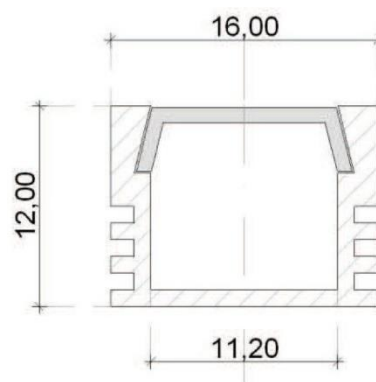

# LUMI RAMP C | H12W16

LED Strip | Indoor

H12W16 aluminum sheath with white or color LED strip. Thanks to its custom size, this strip light can be used for all your indoor and outdoor projects.

# LUMI RAMP C | H12W16

LED Strip | Indoor

Technical data	H12W16 – 12W	H12W16 – 8W
Dimensions	Section 12*16mm - Length 3m max.	
Number of LEDs	60LED/m	120LED/m
Power	12W	8W
Body materials	Anodised aluminium profile with clear or diffusing PC cover. Anti-UV PU resin.	
Colour	White   Red   Green   Blue   Amber	
Color temperature (white)	2700K   3000K   4000K   5000K	
IRC	80	
Luminous flux	1000lm/m	
Gradable	Yes	
Angle	120°	
Lifespan	50 000 hours L 70	
operating temperature	-20°C to +50°C	
Voltage	24Vcc	
Electrical class	Class III	
Connection	Cable HO5 RNF 2/4 wires*0,75mm <sup>2</sup> 1 meter long	
IK	IK10	
IP	IP67	
Fixation	By stainless steel or composite clips	
Glow wire test	850°C	
Warranty	3 years	