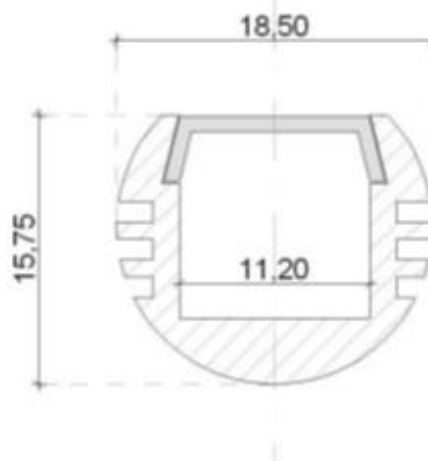

LUMI RAMP C | H17W18

LED Strip | Indoor

H17W18 aluminum sheath with white or color LED strip. Thanks to its custom size, this strip light can be used for all your indoor and outdoor projects.

APPLICATIONS:

- Architectural lighting
- Interior Lighting

LUMI RAMP C | H17W18

LED Strip | Indoor

Technical data	H17W18 – 12W	H17W18 – 8W
Dimensions	Section 17*18mm - Length 3m max.	
Number of LEDs	60LED/m	120LED/m
Power	12W	8W
Body materials	Anodised aluminium profile with clear or diffusing PC cover. Anti-UV PU resin.	
Color	White Red Green Blue Amber	
Color temperature (white)	2700K 3000K 4000K 5000K	
IRC	80	
Luminous flux	1000lm/m	
Gradable	Yes	
Angle	120°	
Lifespan	50 000 hours L 70	
operating temperature	-20°C to +50°C	
Voltage	24Vcc	
Electrical class	Class III	
Connection	Cable HO5 RNF 2/4 wires*0,75mm ² 1 meter long	
IK	IK10	
IP	IP67	
Fixation	By stainless steel or composite clips	
Glow wire test	850°C	
Warranty	3 years	