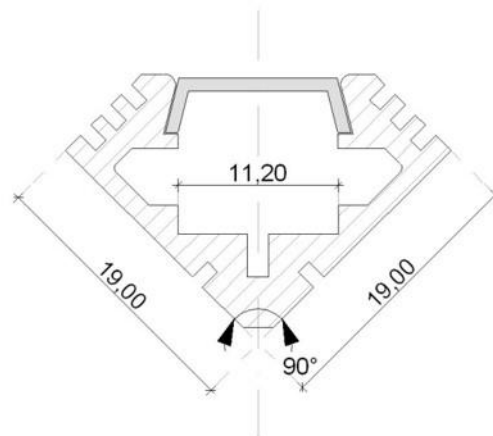

# LUMI RAMP C | H19W19

LED Strip | Indoor

H19W19 aluminum sheath with white or color LED strip. Thanks to its custom size, this strip light can be used for all your indoor and outdoor projects.

# LUMI RAMP C | H19W19

LED Strip | Indoor

Technical data	H19W19 – 12W	H19W19 – 8W
Dimensions	Section 19*19mm - Length 3m max.	
Number of LEDs	60LED/m	120LED/m
Power	12W	8W
Body materials	Anodised aluminium profile with clear or diffusing PC cover. Anti-UV PU resin.	
Colour	White   Red   Green   Blue   Amber	
Color temperature (white)	2700K   3000K   4000K   5000K	
IRC	80	
Luminous flux	1000lm/m	
Gradable	Yes	
Angle	120°	
Lifespan	50 000 hours L 70	
operating temperature	-20°C to +50°C	
Voltage	24Vcc	
Electrical class	Class III	
Connection	Cable HO5 RNF 2/4 wires*0,75mm <sup>2</sup> 1 meter long	
IK	IK10	
IP	IP67	
Fixation	By stainless steel or composite clips	
Glow wire test	850°C	
Warranty	3 years	