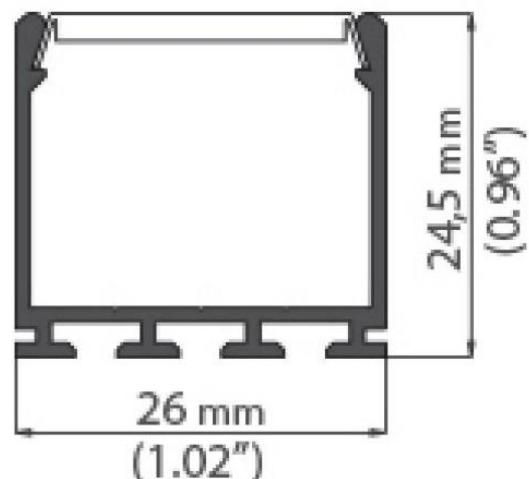

LUMI RAMP C | H24W26

LED Strip | Indoor

H24W26 aluminum sheath with white or color LED strip. Thanks to its custom size, this strip light can be used for all your indoor and outdoor projects.

APPLICATIONS:

- Architectural lighting
- Interior Lighting

LUMI RAMP C | H24W26

LED Strip | Indoor

Technical data	H24W26 – 12W	H24W26 – 8W
Dimensions	Section 24*26mm - Length 3m max.	
Number of LEDs	60LED/m	120LED/m
Power	12W	8W
Body materials	Anodised aluminium profile with clear or diffusing PC cover. Anti-UV PU resin.	
Colour	White Red Green Blue Amber	
Color temperature (white)	2700K 3000K 4000K 5000K	
IRC	80	
Luminous flux	1000lm/m	
Gradable	Yes	
Angle	120°	
Lifespan	50 000 hours L 70	
operating temperature	-20°C to +50°C	
Voltage	24Vcc	
Electrical class	Class III	
Connection	Cable HO5 RNF 2/4 wires*0,75mm2 1 meter long	
IK	IK10	
IP	IP67	
Fixation	By stainless steel or composite clips	
Glow wire test	850°C	
Warranty	3 years	