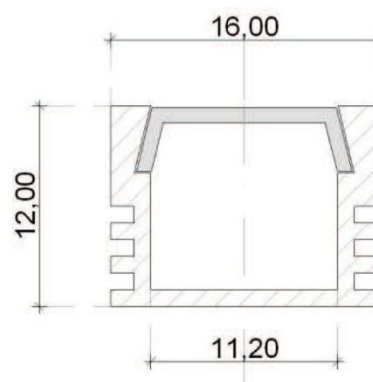

LUMI RAMP C COLOR | H12W16

LED Strip | Indoor

H12W16 aluminum sheath with color LED strip. Thanks to its custom size, this strip light can be used for all your indoor and outdoor projects.

APPLICATIONS:

- Architectural lighting
- Interior Lighting
- Outdoor lighting

LUMI RAMP C COLOR | H12W16

LED Strip | Indoor

Technical data	H12W16 – 12W	H12W16 – 8W
Dimensions	Section 12*16mm - Length 3m max.	
Number of LEDs	60LED/m	120LED/m
Power	12W	8W
Body materials	Anodised aluminium profile with clear or diffusing PC cover. Anti-UV PU resin.	
Color	Red Green Blue Amber	
Luminous flux	1000lm/m	
Gradable	Yes	
Angle	120°	
Lifespan	50 000 hours L 70	
operating temperature	-20°C to +50°C	
Voltage	24Vcc	
Electrical class	Class III	
Connection	Cable HO5 RNF 2/4 wires*0,75mm ² 1 meter long	
IK	IK10	
IP	IP67	
Fixation	By stainless steel or composite clips	
Glow wire test	850°C	
Warranty	5 years	