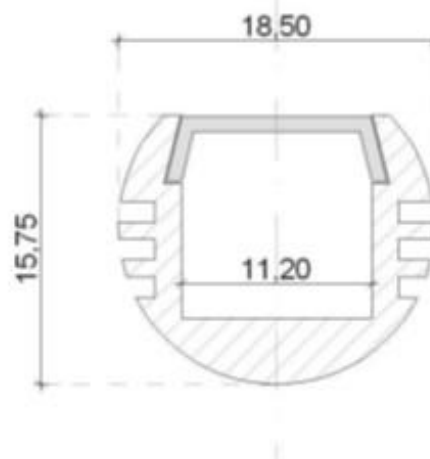

LUMI RAMP C COLOR | H17W18

LED Strip | Indoor

H17W18 aluminum sheath with color LED strip. Thanks to its custom size, this strip light can be used for all your indoor and outdoor projects.

APPLICATIONS:

- Architectural lighting
- Interior Lighting

LUMI RAMP C COLOR | H17W18

LED Strip | Indoor

Technical data	H17W18 – 12W	H17W18 – 8W
Dimensions	Section 17*18mm - Length 3m max.	
Number of LEDs	60LED/m	120LED/m
Power	12W	8W
Body materials	Anodised aluminium profile with clear or diffusing PC cover. Anti-UV PU resin.	
Color	Red Green Blue Amber	
Luminous flux	1000lm/m	
Gradable	Yes	
Angle	120°	
Lifespan	50 000 hours L 70	
operating temperature	-20°C to +50°C	
Voltage	24Vcc	
Electrical class	Class III	
Connection	Cable HO5 RNF 2/4 wires*0,75mm ² 1 meter long	
IK	IK10	
IP	IP67	
Fixation	By stainless steel or composite clips	
Glow wire test	850°C	
Warranty	5 years	